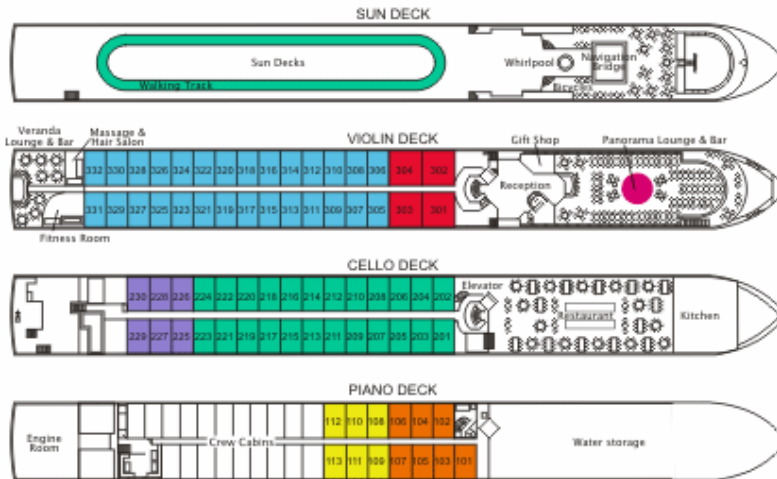

Christmas Markets Cruise & Prague

Standard Cabin Seating Area

Standard Cabin Bedding

MS Amalegro

MS AMALEGRO & MS AMADAGIO DECK PLAN

DECK

CABIN CATEGORIES AND COLOUR KEY

Jr. Suite	Violin Deck - French Balcony - 235 sq.ft.
Cat. A	Violin Deck - French Balcony - 170 sq.ft.
Cat. B	Cello Deck - French Balcony - 170 sq.ft.
Cat. C	Cello Deck - French Balcony - 170 sq.ft.
Cat. D	Piano Deck - Fixed window - 170 sq.ft.
Cat. E	Piano Deck - Fixed window - 170 sq.ft.

SHIP SPECIFICATIONS

BUILT: Amalegro 2007; Amadagio 2006
 Both ships were built in Holland
 LENGTH: 360 feet, Width: 38 feet
 CREW: 41 (European)
 STATEROOMS: 71 (170 sq.ft.)
 JUNIOR SUITES: 4 (255 sq.ft.)

Cost: Based on Twin Sharing

- **Included airfare from Toronto/Montreal is based on Air Canada and is subject to space and availability.**

	 Cruise & Land & Air		Cruise & Land Only	
	Twin Sharing	Single	Twin Sharing	Single
Cat E	\$3170.00	\$4755.00	\$2250.00	\$3375.00
Cat D	\$3285.00	\$4927.50	\$2365.00	\$3547.50
Cat C	\$3460.00	\$5460.50	\$2720.00	\$4080.00
Cat B	\$3755.00	\$5632.50	\$2835.00	\$4252.50
Cat A	\$3875.00	\$5812.50	\$2955.00	\$4432.50
Jr Suite	\$4585.00	\$9170.00	\$3665.00	\$7330.00