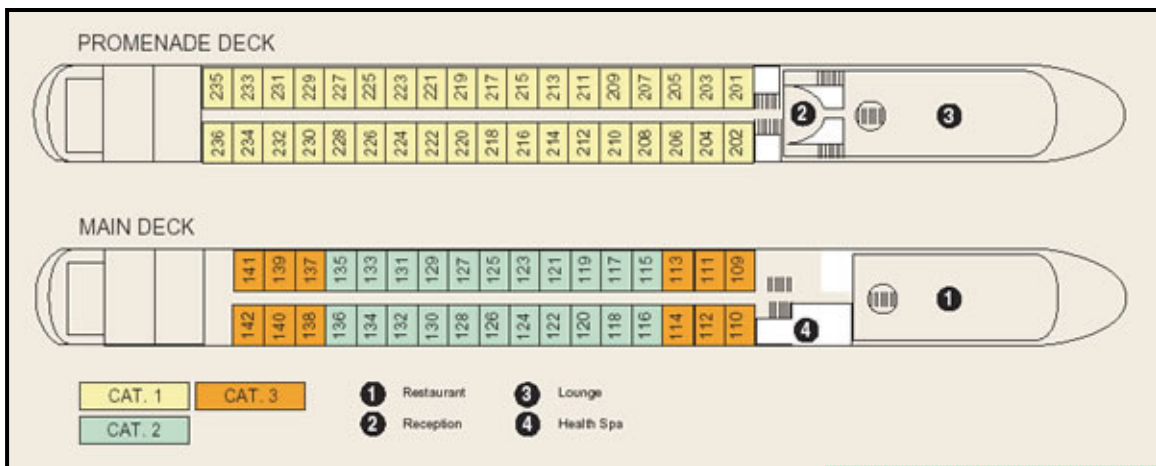

The Best of Paris & Normandy River Cruise

MAY 27 – JUNE 03, 2007
PARIS TO PARIS
7 NIGHT SEINE RIVER CRUISE

Canadian Funds
All Major Credit Cards Accepted

Cost: Land & Cruise Based on

	<i>Twin Sharing/person</i>	<i>Single</i>
	Category 3 - $2399.00	$3839.00
	Category 2 - $2579.00	$4129.00
	Category 1 - $2879.00	$4609.00

- Plus applicable taxes $110.00 per person

FULL PAYMENT DUE UPON BOOKING

Extras:

- *International Airfare
- *Travel Insurance

Sample Airfare:

Toronto - $659.00 + $230.38 tax
Montreal - $639.00+ $226.30 tax
Vancouver - $1069.00 + $244.56 tax

*Airfare is subject to space and availability at time of booking

*We will be happy to assist with arranging airfare from your home city