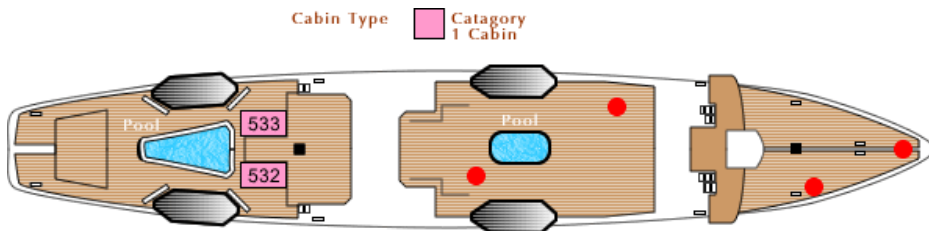

**COST: CRUISE ONLY (Based on Double Occupancy)**

- Category 4 - \$3990.00 per person
- Category 3 - \$4170.00 per person
- Category 2 - \$4410.00 per person
- Category 1 - \$5130.00 per person

**Plus Port Charges of \$360.00 per**

# CRUISING...

*Tahiti, Bora Bora & Tuamotu Atolls*

## SUN DECK

## MAIN DECK

- Sun Deck
- Main Deck
- Clipper Deck
- Commodore Deck